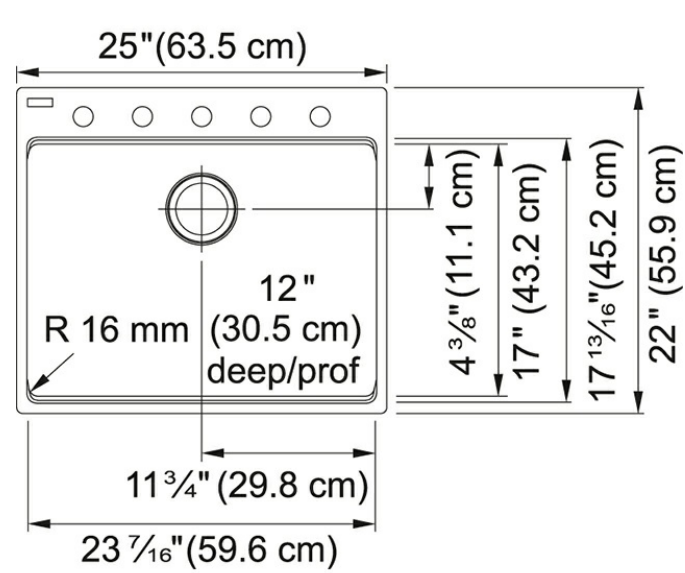

Product Picture

Technical Drawing

Product Dimensions

Length overall	25"
Width overall	22"
Length of large bowl	23 7/16"
Width of large bowl	17"
Depth of large bowl	12"
Minimum Cabinet Size	27"

General Information

Type of Material	Granite
Number of Bowls	1
Faucet Hole	1-5 predrilled
Cut-Out Template	Yes

Article Numbers

FUN#	114.0637.874
US Part Number	MAG61023PWT