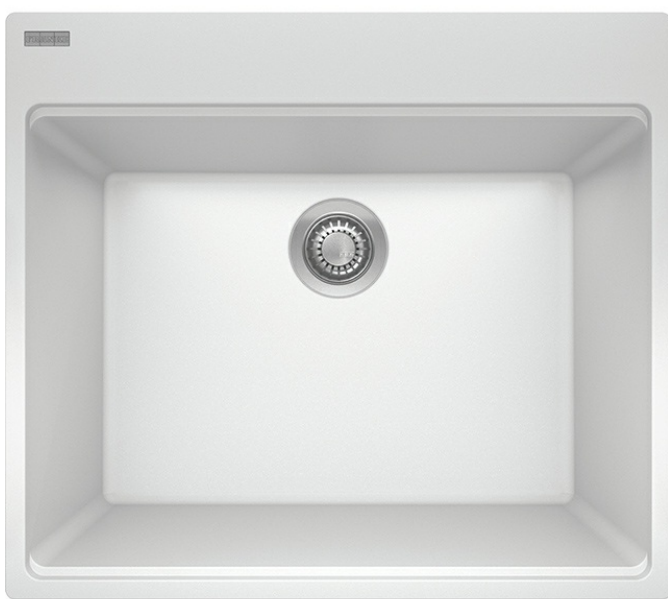

Maris MAG61023PWT Granite Polar White

Bring the beauty of Franke granite to the laundry room with Maris. Durable, scratch-and-stain resistant, this granite sink is also bacteria resistant thanks to the Sanitized® treatment. Available in six colors that enhance most any design style.

FEATURES

- Generous 12" deep bowl provides ample space for laundry and other household tasks
- Accessory rail system supports optional accessories and turns the sink into a functional workstation
- Scratch resistant, fade resistant and impact resistant to retain its new appearance for years
- Sanitized® function reduces bacteria and microbe growth.
- Can be installed as an undermount or a drop in sink

Product Picture

Technical Drawing

Product Dimensions

Length overall	25"
Width overall	22"
Length of large bowl	23 7/16"
Width of large bowl	17"
Depth of large bowl	12"
Minimum Cabinet Size	27"

General Information

Type of Material	Granite
Number of Bowls	1
Faucet Hole	1-5 predrilled
Cut-Out Template	Yes

Article Numbers

FUN#	114.0637.874
US Part Number	MAG61023PWT